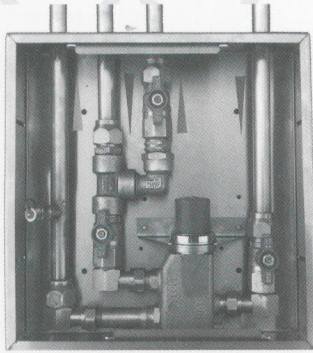

9230 Pre-plumbed Pressure Balanced Thermostatic Mixing Valve

(300 x 300 x 75mm Stainless Steel Box)
(330 x 330 x 1.5mm Panel Door)

* Refer to pages 10, 11 and 12 for complete range of plumbing configurations in our stainless steel boxes.

4 Pipes Two Ways

9230-0002 Concealed box
9230-0004 Exposed box

3 Pipes Two Ways

9230-0006 Concealed box
9230-0008 Exposed box

4 Pipes One Way

9230-0001 Concealed Box
9230-0003 Exposed Box

3 Pipes One Way

9230-0005 Concealed Box
9230-0007 Exposed Box