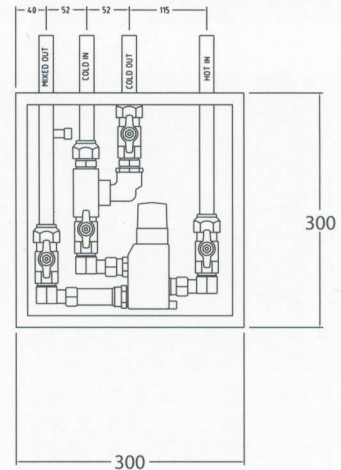

9230 Pre-plumbed Pressure Balanced Thermostatic Mixing Valve

(300 x 300 x 75mm Stainless Steel Box)
(330 x 330 x 1.5mm Panel Door)

* Refer to pages 10, 11 and 12 for complete range of plumbing configurations in our stainless steel boxes.

4 Pipes Two Ways

9230-0002 Concealed box
9230-0004 Exposed box

3 Pipes Two Ways

9230-0006 Concealed box
9230-0008 Exposed box

4 Pipes One Way

9230-0001 Concealed Box
9230-0003 Exposed Box

3 Pipes One Way

9230-0005 Concealed Box
9230-0007 Exposed Box