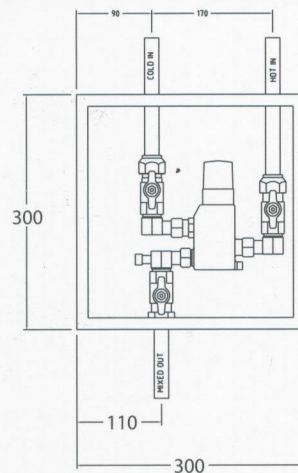

9230 Pre-plumbed Pressure Balanced Thermostatic Mixing Valve

(300 x 300 x 75mm Stainless Steel Box)
(330 x 330 x 1.5mm Panel Door)

* Refer to pages 10, 11 and 12 for complete range of plumbing configurations in our stainless steel boxes.

4 Pipes Two Ways

9230-0002 Concealed box
9230-0004 Exposed box

3 Pipes Two Ways

9230-0006 Concealed box
9230-0008 Exposed box

4 Pipes One Way

9230-0001 Concealed Box
9230-0003 Exposed Box

3 Pipes One Way

9230-0005 Concealed Box
9230-0007 Exposed Box