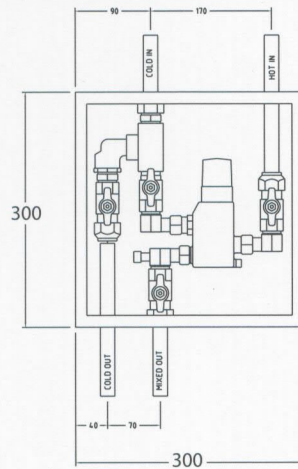

9230 Pre-plumbed Pressure Balanced Thermostatic Mixing Valve

(300 x 300 x 75mm Stainless Steel Box)
(330 x 330 x 1.5mm Panel Door)

* Refer to pages 10, 11 and 12 for complete range of plumbing configurations in our stainless steel boxes.

4 Pipes Two Ways

9230-0002 Concealed box
9230-0004 Exposed box

3 Pipes Two Ways

9230-0006 Concealed box
9230-0008 Exposed box

4 Pipes One Way

9230-0001 Concealed Box
9230-0003 Exposed Box

3 Pipes One Way

9230-0005 Concealed Box
9230-0007 Exposed Box