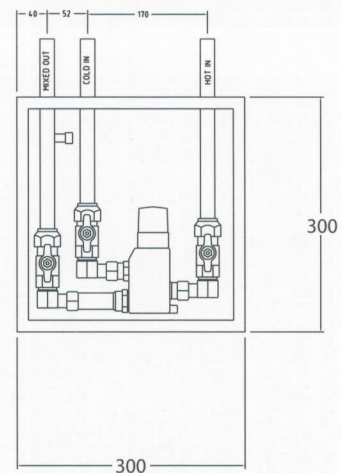

9230 Pre-plumbed Pressure Balanced Thermostatic Mixing Valve

(300 x 300 x 75mm Stainless Steel Box)
(330 x 330 x 1.5mm Panel Door)

* Refer to pages 10, 11 and 12 for complete range of plumbing configurations in our stainless steel boxes.

4 Pipes Two Ways

9230-0002 Concealed box
9230-0004 Exposed box

3 Pipes Two Ways

9230-0006 Concealed box
9230-0008 Exposed box

4 Pipes One Way

9230-0001 Concealed Box
9230-0003 Exposed Box

3 Pipes One Way

9230-0005 Concealed Box
9230-0007 Exposed Box