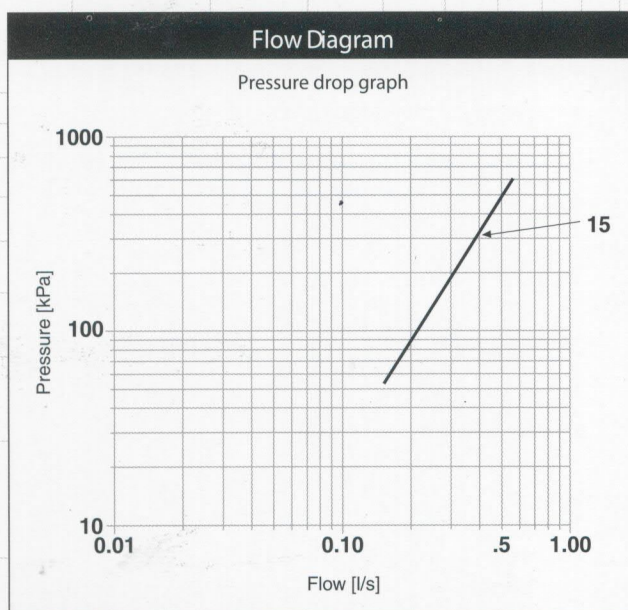

9250 Pressure Balanced Thermostatic Shower Mixer

APPLICATION

Suitable for hospitals, nursing homes and child care centres. Shower mixer comes with 15mm BSP hand shower connection. Ideal for hair dressing salons or anywhere a constant temperature is required.

INSTALLATION

Mixing valve is fixed to the wall by a removeable wall adapter. 15mm BSP inlets and outlets. Ideal for retro fitting.

FEATURES

- Thermostatic temperature control and pressure balancing control in one cartridge.
- "Child" safety lock prevents unintentional temperature increases.
- No more unpleasant showers, always a constant temperature + or -1°C.
- Factory pre-set to 38°C (can be re-calibrated by plumber).
- Comes with check valves and line strainers.
- Operates from Min 50kPa to Max 1000kPa.
- Recommended working pressure 100kPa to 700kPa.
- 10 year warranty on cartridge.
- Made in Sweden.

9250 PBT Shower Mixer

Flow Diagram

Pressure drop graph

Flow Table	
Pressure(kPa)	Flow (l/min)
100	14
200	20
300	24
400	27
500	30
600	33