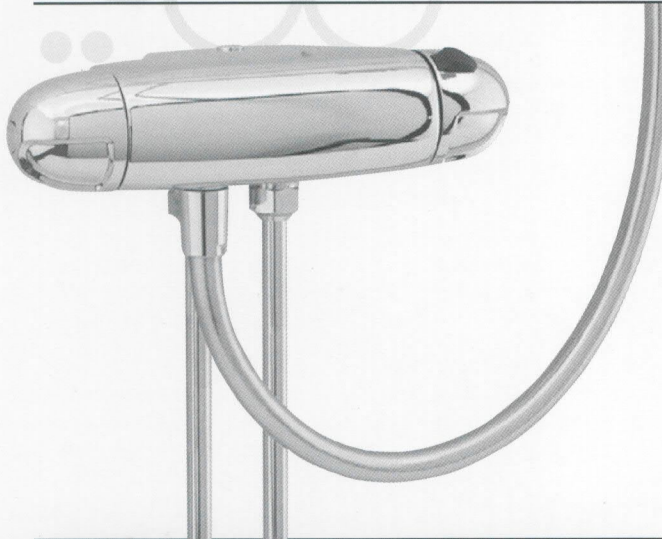

9250 Pressure Balanced Thermostatic Shower Mixer

APPLICATION

Suitable for hospitals, nursing homes and child care centres. Shower mixer comes with 15mm BSP hand shower connection. Ideal for hair dressing salons or anywhere a constant temperature is required.

INSTALLATION

Mixing valve is fixed to the wall by a removeable wall adapter. 15mm BSP inlets and outlets. Ideal for retro fitting.

FEATURES

- Thermostatic temperature control and pressure balancing control in one cartridge.
- "Child" safety lock prevents unintentional temperature increases.
- No more unpleasant showers, always a constant temperature + or -1°C.
- Factory pre-set to 38°C (can be re-calibrated by plumber).
- Comes with check valves and line strainers.
- Operates from Min 50kPa to Max 1000kPa.
- Recommended working pressure 100kPa to 700kPa.
- 10 year warranty on cartridge.
- Made in Sweden.