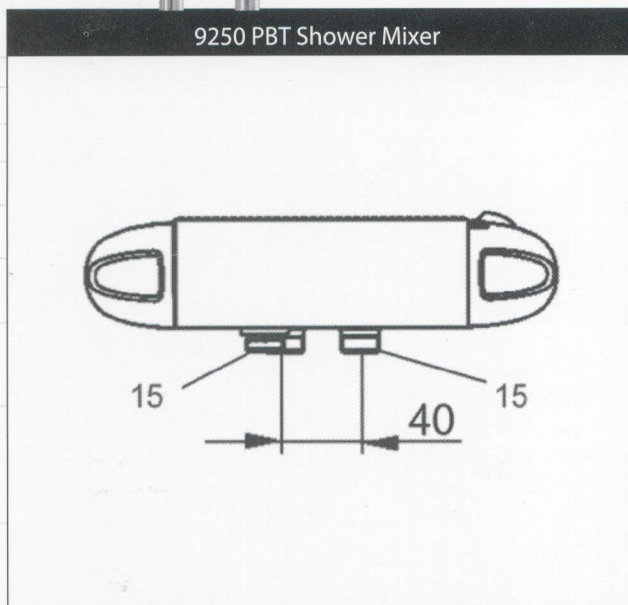

Flow Diagram

CODES

9250-7070