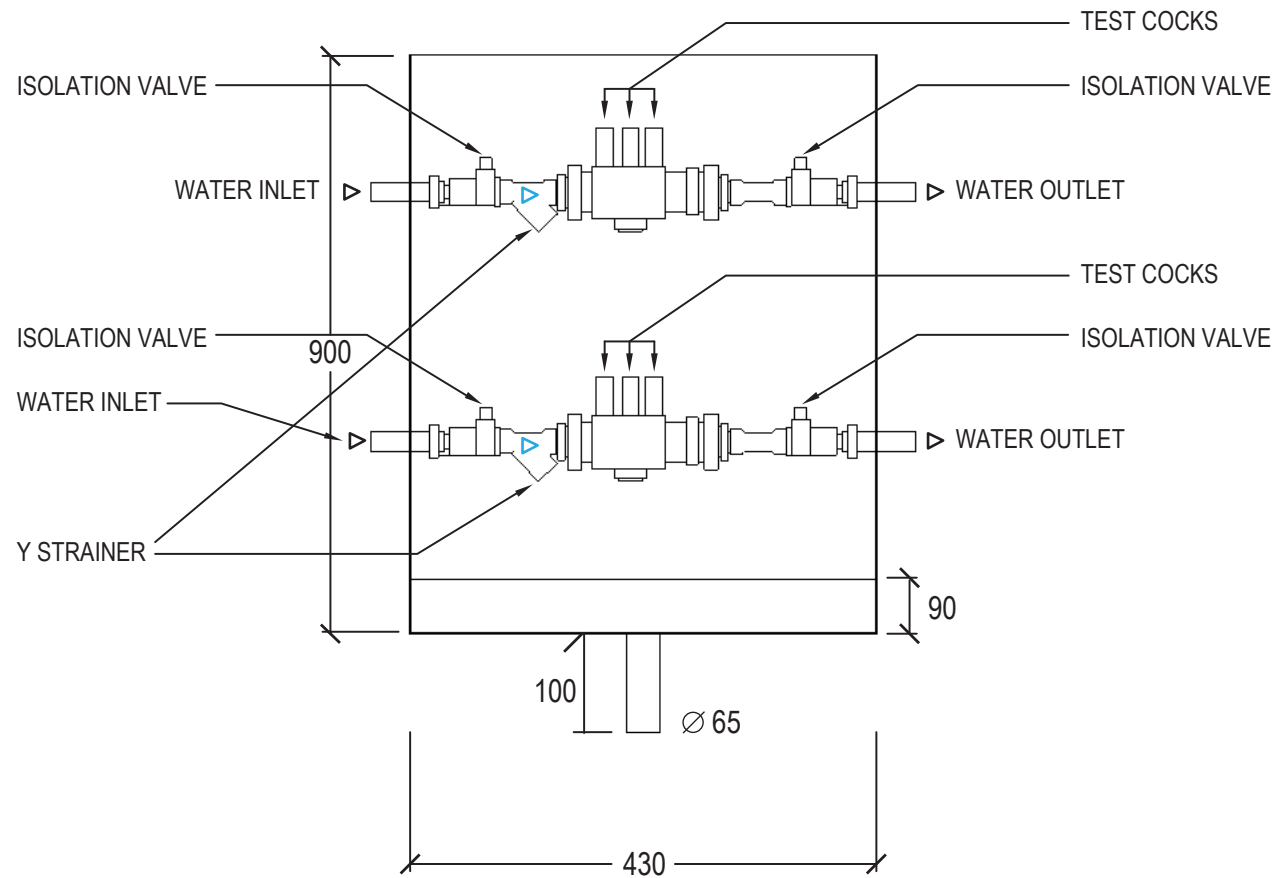

Backflow Inwall Cabinet

With Hot & Cold RPZ Valves

Note:

- Pre Plumbed
- Clear Lockable Viewing Panel
- Full Stainless Steel Panel Available
- Sizes Available: 15-32mm
- Pressure Loss: 49kPa
- Depth: 90mm