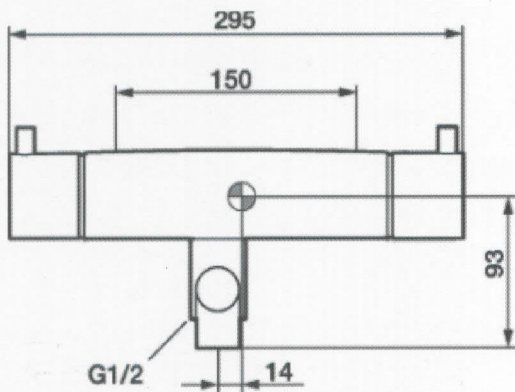

CODES

9690 - 7070

Flow Diagram