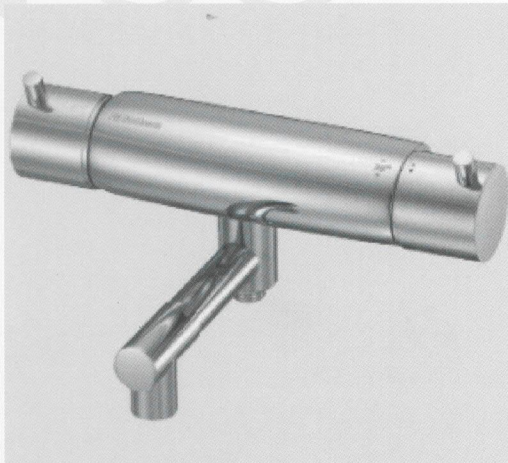

# 9690 Pressure Balanced Thermostatic Shower Mixer

## APPLICATION

Suitable for domestic bathroom outlets, photo labs, hair dressing salons or food processing. For use anywhere a constant temperature is required. Shower mixer comes with 15mm BSP hand shower connection.

## INSTALLATION

The valve is fitted with 19mm BSP connection nuts and requires pipework to be set at 150-153 c/c.

## FEATURES

- Thermostatic temperature control and pressure balancing control in one cartridge.
- "Child" safety lock prevents unintentional temperature increases.
- No more unpleasant showers, always a constant temperature + or -1°C.
- Factory pre-set to 38°C (can be re-calibrated by plumber).
- Comes with check valves and line strainers.
- Operates from Min 50kPa to Max 1000kPa.
- Recommended working pressure 100kPa to 700kPa.
- 10 year warranty on cartridge.
- Made in Sweden.