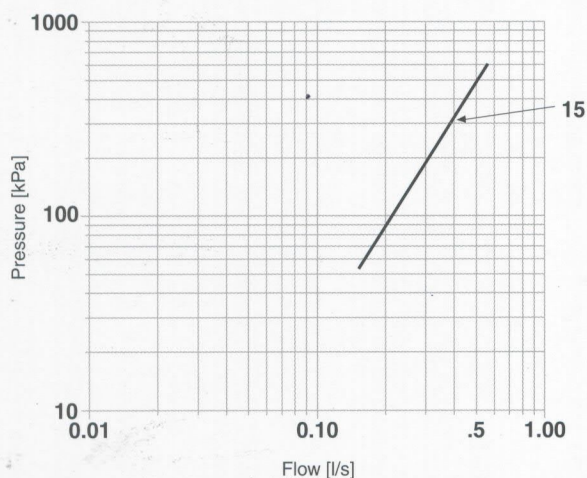

## CODES

9690 - 7070

9690 PBT Shower Mixer

Flow Diagram

Pressure drop graph

Flow Table

Pressure(kPa)	Flow (l/min)
100	14
200	20
300	24
400	27
500	31
600	34