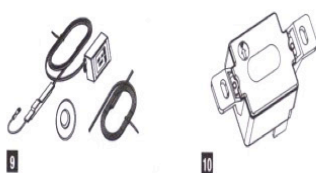

SLOAN FLUSH VALVE VACUUM BREAKER PARTS

7	91048	Sloan Vacuum Breaker Concealed
6	91068	Sloan Vacuum Breaker Repair Kit
7	91066	Sloan Vacuum Breaker Chrome Pl

SLOAN FLUSH VALVE DIAPHRAGM PARTS

12	91008	Sloan F/V Diaphragm - A-156-A
13	91017	Sloan Moulded Disc - A-15-A
16	91143	F/Valve Trip Valve White
14	91148	F/Valve Black Ring Paraflow
16	91149	F/Valve Trip Valve Green
14	91152	F/Valve Blue Refill Head Ring
15	91154	Sloan Flush Valve Guide Assembly
3	91176	Sloan Repair Kit - Urinal
3	91177	Sloan Repair Kit - WC
16	91185	F/Valve Trip Valve Blue
14	91195	F/Valve Black Ring A170 3-6L

SLOAN FLUSH VALVE PUSH BUTTON & HANDLE PARTS

17	91050	Sloan Handle Assembly - B-32-A
	91051	Sloan Handle Repair Kit - B-50-A
	91053	Sloan 3" Push Button Assembly Kit

Flush Valves Spare Parts List

Ref	Product Code	Description
1	91037	Sloan F/Valve HY33A Button Assembly
4	91052	Sloan HY111A C/P Metal Push Button Kit
2	91054	Sloan F/Valve HY100A Button Assembly
7	91057	Sloan Hyd Actuator Sub Assembly Kit
3	91157	Sloan HY1000A Black Button and Flange Kit
	91187	Sloan F/Valve Full Spring
	91196	Sloan HY1000AC/P - Chromed Black Button Only

SLOAN FLUSH VALVE MISCELLANEOUS

	91025	F/Valve Tube ¼" x 1 Metre
5	91027	F/Valve Solenoid Valve - (15mm for loop installs)
	91028	Sloan Elec Solenoid Valve
	91029	Elec Cartridge to go with Sloan Solenoid - EL-128-A
	91034	No. 27 O'Ring Sloan 900 Series
	91045	Sloan Tube Fitting Nut
	91133	Adaptor Hush to Sloan
	91161	F/Valve Unibra Adaptor
	91172	Adaptor Gloria to Sloan
	42130	Sloan 'Uppercut' Dual Flush Handle Kit