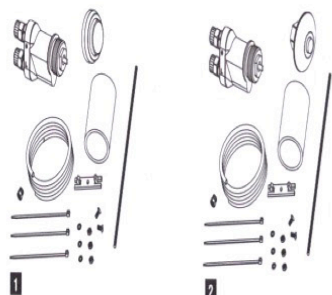

SLOAN FLUSH VALVE STOPCOCK PARTS

11	91067	Sloan Stopcock Chrm Plated 25mm
11	91150	Sloan Stopcock Brass Concl'd 25mm
20	91153	Sloan Tailpiece Washer Only
19	91178	Vandal Proof Cover Kit SC
11	91180	Stopcock RB 40mm
10	91193	Sloan Stopcock Repair Kit
11	91201	Stopcock CP 40mm

SLOAN FLUSH VALVE VACUUM BREAKER PARTS

7	91048	Sloan Vacuum Breaker Concealed
6	91068	Sloan Vacuum Breaker Repair Kit
7	91066	Sloan Vacuum Breaker Chrome Pl

SLOAN FLUSH VALVE DIAPHRAGM PARTS

12	91008	Sloan F/V Diaphragm - A-156-A
13	91017	Sloan Moulded Disc - A-15-A
16	91143	F/Valve Trip Valve White
14	91148	F/Valve Black Ring Paraflow
16	91149	F/Valve Trip Valve Green
14	91152	F/Valve Blue Refill Head Ring
15	91154	Sloan Flush Valve Guide Assembly
3	91176	Sloan Repair Kit - Urinal
3	91177	Sloan Repair Kit - WC
16	91185	F/Valve Trip Valve Blue
14	91195	F/Valve Black Ring A170 3-6L

SLOAN FLUSH VALVE PUSH BUTTON & HANDLE PARTS

17	91050	Sloan Handle Assembly - B-32-A
	91051	Sloan Handle Repair Kit - B-50-A
	91053	Sloan 3" Push Button Assembly Kit

Flush Valves Spare Parts List

Ref	Product Code	Description
1	91037	Sloan F/Valve HY33A Button Assembly
4	91052	Sloan HY111A C/P Metal Push Button Kit
2	91054	Sloan F/Valve HY100A Button Assembly
7	91057	Sloan Hyd Actuator Sub Assembly Kit
3	91157	Sloan HY1000A Black Button and Flange Kit
	91187	Sloan F/Valve Full Spring
	91196	Sloan HY1000AC/P - Chromed Black Button Only

SLOAN FLUSH VALVE MISCELLANEOUS

	91025	F/Valve Tube ¼" x 1 Metre
5	91027	F/Valve Solenoid Valve - (15mm for loop installs)
	91028	Sloan Elec Solenoid Valve
	91029	Elec Cartridge to go with Sloan Solenoid - EL-128-A
	91034	No. 27 O'Ring Sloan 900 Series
	91045	Sloan Tube Fitting Nut
	91133	Adaptor Hush to Sloan
	91161	F/Valve Unibra Adaptor
	91172	Adaptor Gloria to Sloan
	42130	Sloan 'Uppercut' Dual Flush Handle Kit