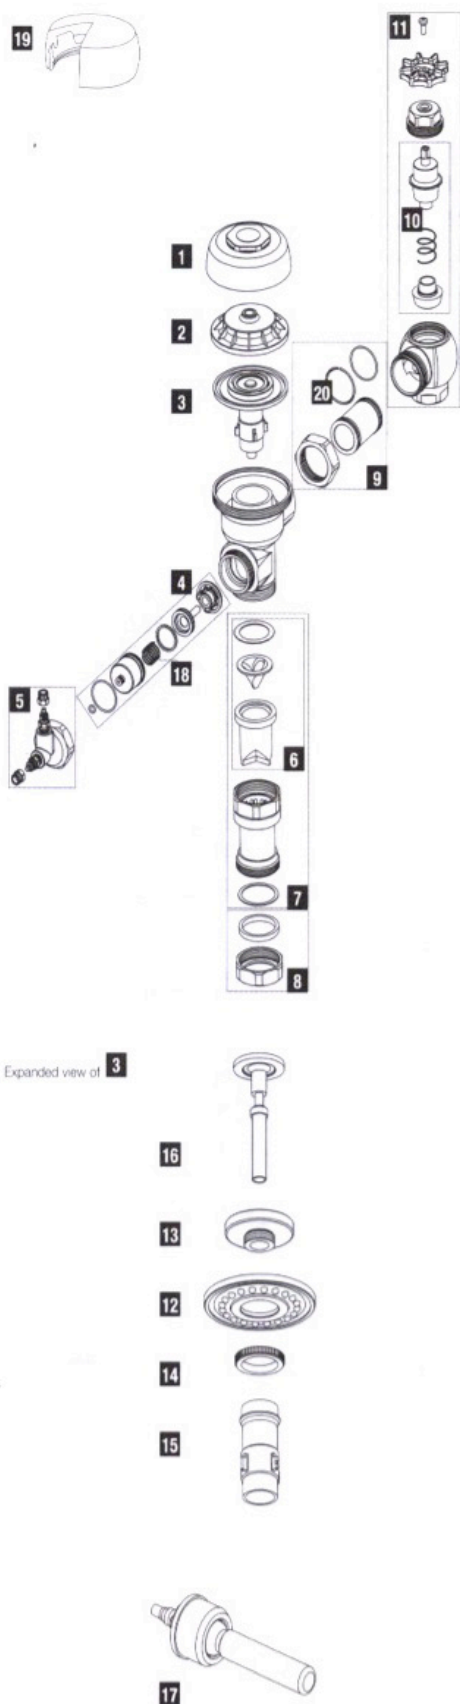

Flush Valves Spare Parts List

Ref	Product Code	Description
9	91010	Sloan Tail & Coupling Kit Brass
2	91022	Sloan Royal Inside Cover Kit - A-71
4	91044	Sloan Hyd Actuator Cartridge
	91044LP	Sloan Hyd Act Cart with EL113 push rod
8	91055	Sloan F/Pipe Nut & Washer CP
8	91130	Sloan Nut & Rubber Kit Concealed
1	91155	Sloan Flush Valve Lid - A-72
1	91163	Sloan Flush Valve Cover - A-72
5	91165	Sloan Actuator Housing Assembly
	91170	Sloan sub assembly insert Repair Kit - HY-32A
3	91176	Sloan Repair Kit - Urinal
3	91177	Sloan Repair Kit - WC
9	91184	Sloan Tail & Coupling Kit Chrome
18	91186	Sloan Flush Valve 1/2 spring
	91167	Sloan EL113-A low pressure push rod

SLOAN FLUSH VALVE STOPCOCK PARTS

11	91067	Sloan Stopcock Chrm Plated 25mm
11	91150	Sloan Stopcock Brass Concl'd 25mm
20	91153	Sloan Tailpiece Washer Only
19	91178	Vandal Proof Cover Kit SC
11	91180	Stopcock RB 40mm
10	91193	Sloan Stopcock Repair Kit
11	91201	Stopcock CP 40mm

SLOAN FLUSH VALVE VACUUM BREAKER PARTS

7	91048	Sloan Vacuum Breaker Concealed
6	91068	Sloan Vacuum Breaker Repair Kit
7	91066	Sloan Vacuum Breaker Chrome Pl

SLOAN FLUSH VALVE DIAPHRAGM PARTS

12	91008	Sloan F/V Diaphragm - A-156-A
13	91017	Sloan Moulded Disc - A-15-A
16	91143	F/Valve Trip Valve White
14	91148	F/Valve Black Ring Paraflow
16	91149	F/Valve Trip Valve Green
14	91152	F/Valve Blue Refill Head Ring
15	91154	Sloan Flush Valve Guide Assembly
3	91176	Sloan Repair Kit - Urinal
3	91177	Sloan Repair Kit - WC
16	91185	F/Valve Trip Valve Blue
14	91195	F/Valve Black Ring A170 3-6L