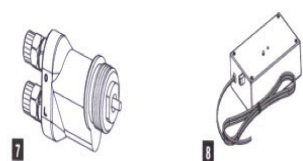

SLOAN FLUSH VALVE VACUUM BREAKER PARTS

7	91048	Sloan Vacuum Breaker Concealed
6	91068	Sloan Vacuum Breaker Repair Kit
7	91066	Sloan Vacuum Breaker Chrome Pl

SLOAN FLUSH VALVE DIAPHRAGM PARTS

12	91008	Sloan F/V Diaphragm - A-156-A
13	91017	Sloan Moulded Disc - A-15-A
16	91143	F/Valve Trip Valve White
14	91148	F/Valve Black Ring Paraflow
16	91149	F/Valve Trip Valve Green
14	91152	F/Valve Blue Refill Head Ring
15	91154	Sloan Flush Valve Guide Assembly
3	91176	Sloan Repair Kit - Urinal
3	91177	Sloan Repair Kit - WC
16	91185	F/Valve Trip Valve Blue
14	91195	F/Valve Black Ring A170 3-6L

SLOAN FLUSH VALVE PUSH BUTTON & HANDLE PARTS

17	91050	Sloan Handle Assembly - B-32-A
	91051	Sloan Handle Repair Kit - B-50-A
	91053	Sloan 3" Push Button Assembly Kit

Flush Valves Spare Parts List

Ref	Product Code	Description
1	91037	Sloan F/Valve HY33A Button Assembly
4	91052	Sloan HY111A C/P Metal Push Button Kit
2	91054	Sloan F/Valve HY100A Button Assembly
7	91057	Sloan Hyd Actuator Sub Assembly Kit
3	91157	Sloan HY1000A Black Button and Flange Kit
	91187	Sloan F/Valve Full Spring
	91196	Sloan HY1000AC/P - Chromed Black Button Only

SLOAN FLUSH VALVE MISCELLANEOUS

	91025	F/Valve Tube ¼" x 1 Metre
5	91027	F/Valve Solenoid Valve - (15mm for loop installs)
	91028	Sloan Elec Solenoid Valve
	91029	Elec Cartridge to go with Sloan Solenoid - EL-128-A
	91034	No. 27 O'Ring Sloan 900 Series
	91045	Sloan Tube Fitting Nut
	91133	Adaptor Hush to Sloan
	91161	F/Valve Unibra Adaptor
	91172	Adaptor Gloria to Sloan
	42130	Sloan 'Uppercut' Dual Flush Handle Kit