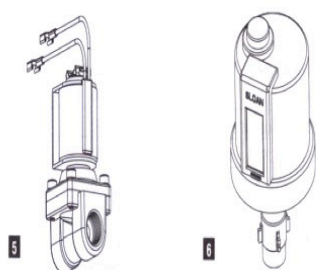

SLOAN FLUSH VALVE VACUUM BREAKER PARTS

7	91048	Sloan Vacuum Breaker Concealed
6	91068	Sloan Vacuum Breaker Repair Kit
7	91066	Sloan Vacuum Breaker Chrome Pl

SLOAN FLUSH VALVE DIAPHRAGM PARTS

12	91008	Sloan F/V Diaphragm - A-156-A
13	91017	Sloan Moulded Disc - A-15-A
16	91143	F/Valve Trip Valve White
14	91148	F/Valve Black Ring Paraflow
16	91149	F/Valve Trip Valve Green
14	91152	F/Valve Blue Refill Head Ring
15	91154	Sloan Flush Valve Guide Assembly
3	91176	Sloan Repair Kit - Urinal
3	91177	Sloan Repair Kit - WC
16	91185	F/Valve Trip Valve Blue
14	91195	F/Valve Black Ring A170 3-6L

SLOAN FLUSH VALVE PUSH BUTTON & HANDLE PARTS

17	91050	Sloan Handle Assembly - B-32-A
	91051	Sloan Handle Repair Kit - B-50-A
	91053	Sloan 3" Push Button Assembly Kit

Flush Valves Spare Parts List

Ref	Product Code	Description
1	91037	Sloan F/Valve HY33A Button Assembly
4	91052	Sloan HY111A C/P Metal Push Button Kit
2	91054	Sloan F/Valve HY100A Button Assembly
7	91057	Sloan Hyd Actuator Sub Assembly Kit
3	91157	Sloan HY1000A Black Button and Flange Kit
	91187	Sloan F/Valve Full Spring
	91196	Sloan HY1000AC/P - Chromed Black Button Only

SLOAN FLUSH VALVE MISCELLANEOUS

	91025	F/Valve Tube ¼" x 1 Metre
5	91027	F/Valve Solenoid Valve - (15mm for loop installs)
	91028	Sloan Elec Solenoid Valve
	91029	Elec Cartridge to go with Sloan Solenoid - EL-128-A
	91034	No. 27 O'Ring Sloan 900 Series
	91045	Sloan Tube Fitting Nut
	91133	Adaptor Hush to Sloan
	91161	F/Valve Unibra Adaptor
	91172	Adaptor Gloria to Sloan
	42130	Sloan 'Uppercut' Dual Flush Handle Kit